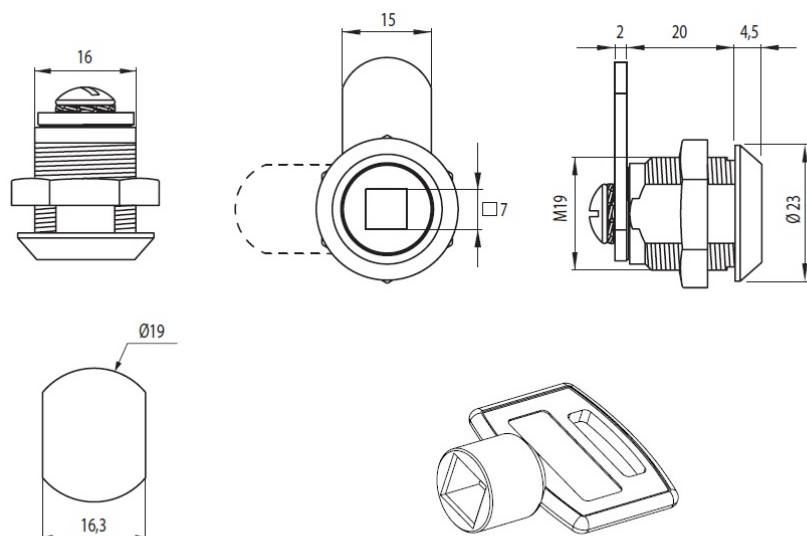

PRODUCT SHEET

Description:

Cam Lock 1920, 90DG, W/Square Zamak Bit Key, Cam A01, CPL Max. 12mm Panel Thickness

Item number:

14.04.481-0

Units	Box	Carton	HS Code	Barcode
Pcs.	36	300	8301300000	
				5704866041799